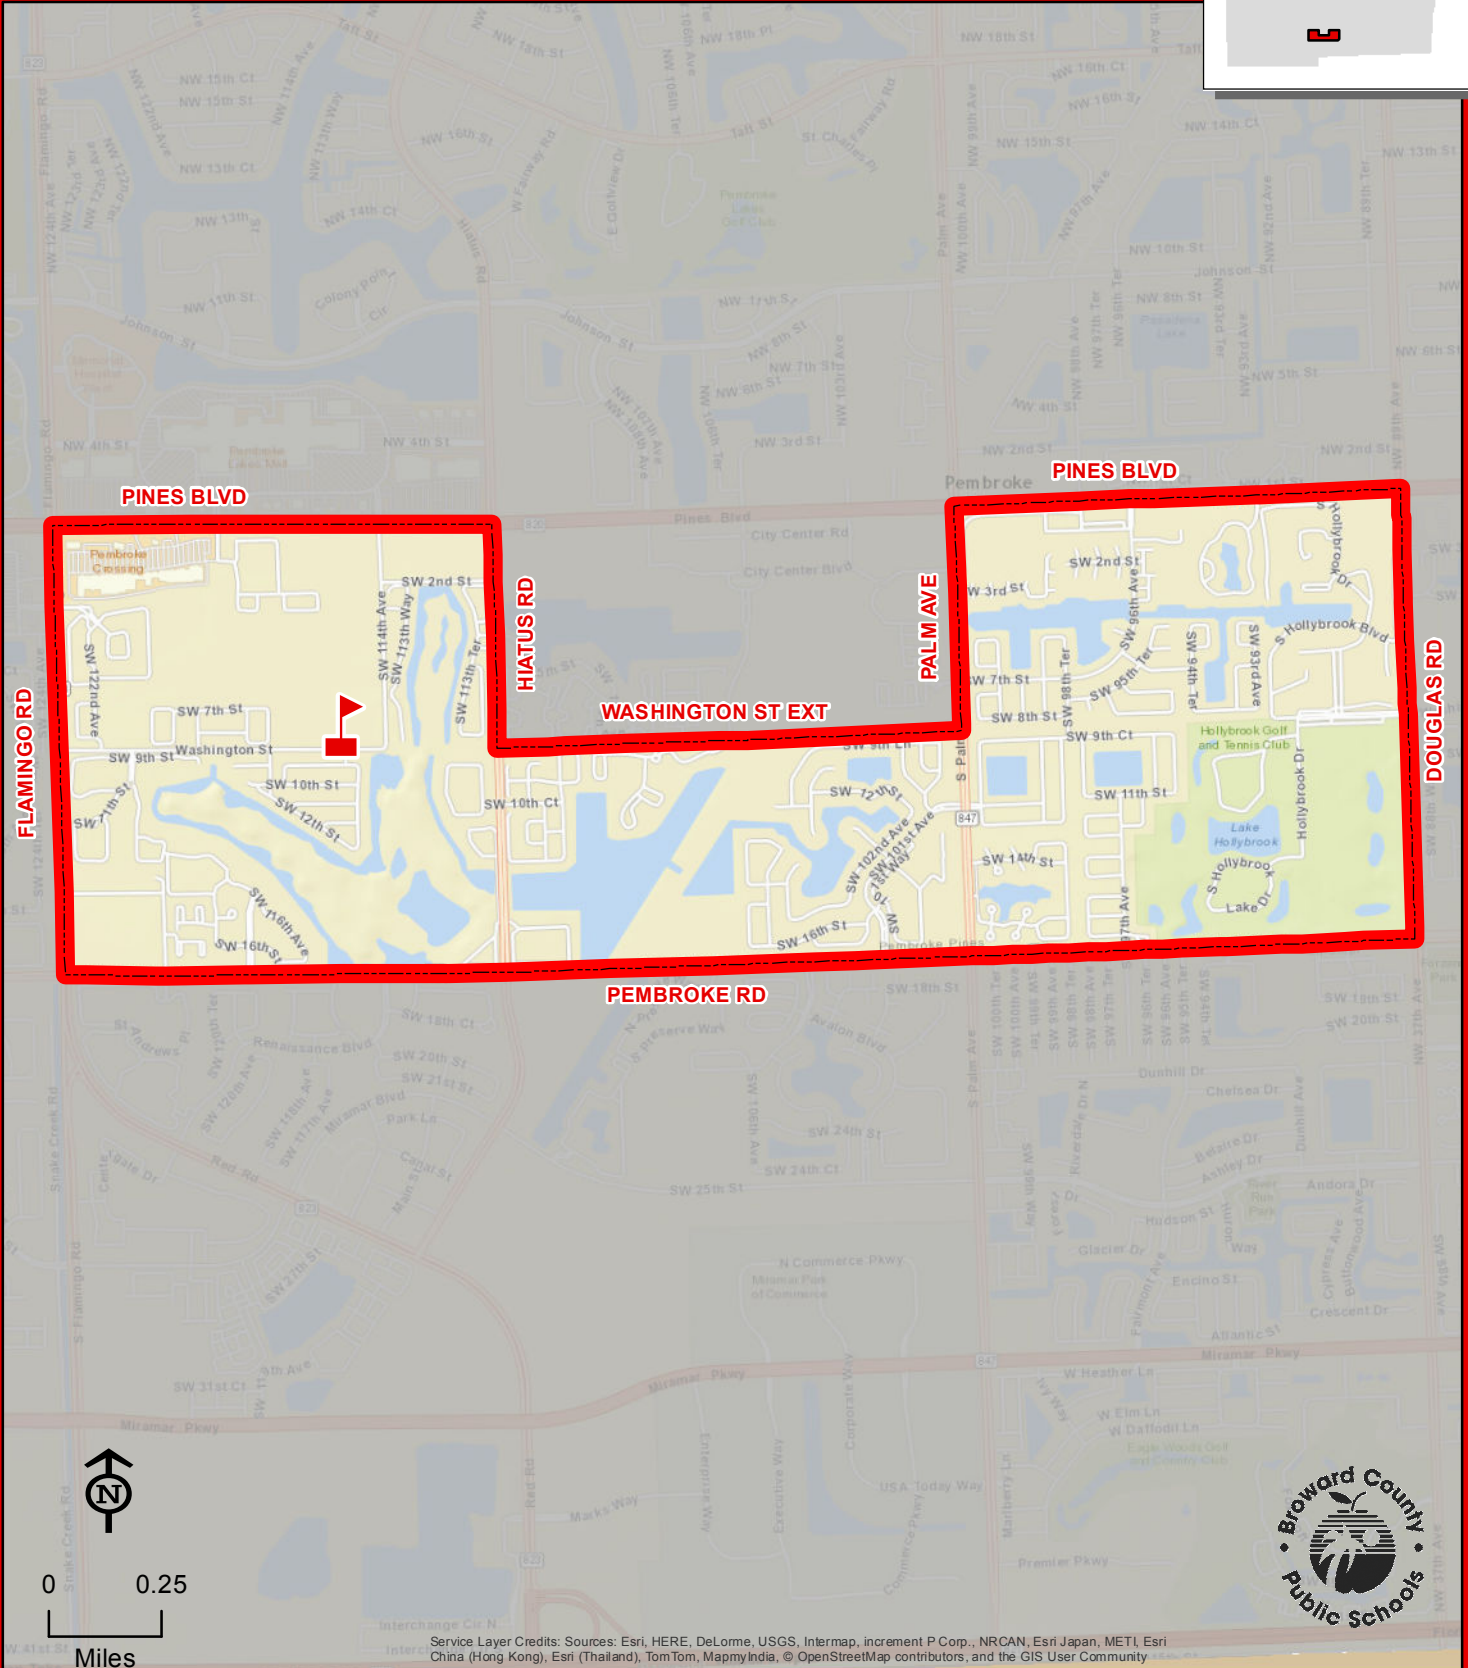

# PALM COVE ELEMENTARY SCHOOL

11601 WASHINGTON STREET  
PEMBROKE PINES, FLORIDA 33025  
754-323-6800

THIS MAP IS FOR CONCEPTUAL PURPOSES ONLY AND SHOULD NOT BE USED FOR LEGAL BOUNDARY DETERMINATIONS